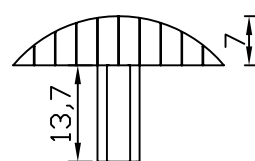

Wood Mate Biscuit