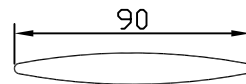

Stile (Fully Close Position)

Frame Suite: Seattle
 Componentry: WoodMate
 Material: Western Red Cedar

Wood Mate Timber Stile

Wood Mate 70 Timber Rail

Wood Mate 107 Timber Rail

Wood Mate 90 Blade

Solid Timber Stile