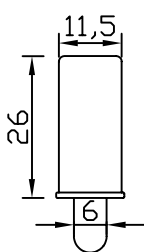

Wood Mate 70 Timber Rail

Wood Mate Idler Boss