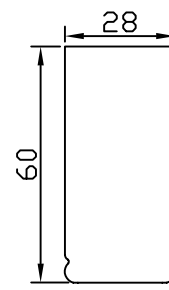

Stile (Fully Close Position)

Frame Suite: Seattle
 Componentry: WoodMate
 Material: Western Red Cedar

Wood Mate Timber Stile

Wood Mate 70 Timber Rail

Wood Mate 107 Timber Rail

Wood Mate 90 Blade

Solid Timber Stile