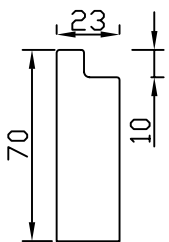

Stile (Fully Close Position)

Frame Suite: Seattle
 Componentry: WoodMate
 Material: Western Red Cedar

Wood Mate Timber Stile

Wood Mate 70 Timber Rail

Wood Mate 107 Timber Rail

Wood Mate 90 Blade

Solid Timber Stile