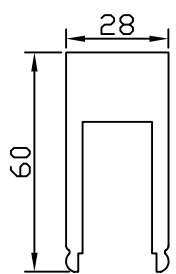

Stile (Fully Close Position)

Frame Suite: Seattle
 Componentry: WoodMate
 Material: Western Red Cedar

Wood Mate Timber Stile

Wood Mate 70 Timber Rail

Wood Mate 107 Timber Rail

Wood Mate 90 Blade

Solid Timber Stile