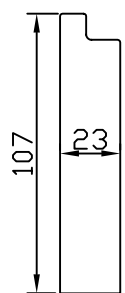

Stile (Fully Close Position)

Frame Suite: Seattle
 Componentry: WoodMate
 Material: Western Red Cedar

Wood Mate Timber Stile

Wood Mate 70 Timber Rail

Wood Mate 107 Timber Rail

Wood Mate 90 Blade

Solid Timber Stile

Wood Mate Cassette

Wood Mate Idler Boss

Wood Mate Clip On

Wood Mate Biscuit

Wood Mate Spline Shaft