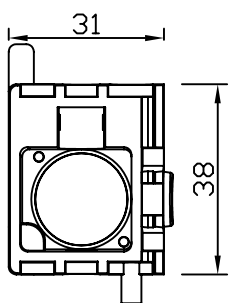

Stile (Fully Close Position)

Frame Suite: Seattle
 Componentry: WoodMate
 Material: Western Red Cedar

Wood Mate Timber Stile

Wood Mate 70 Timber Rail

Wood Mate 107 Timber Rail

Wood Mate 90 Blade

Solid Timber Stile