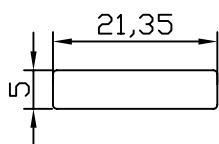

Wood Mate Clip On