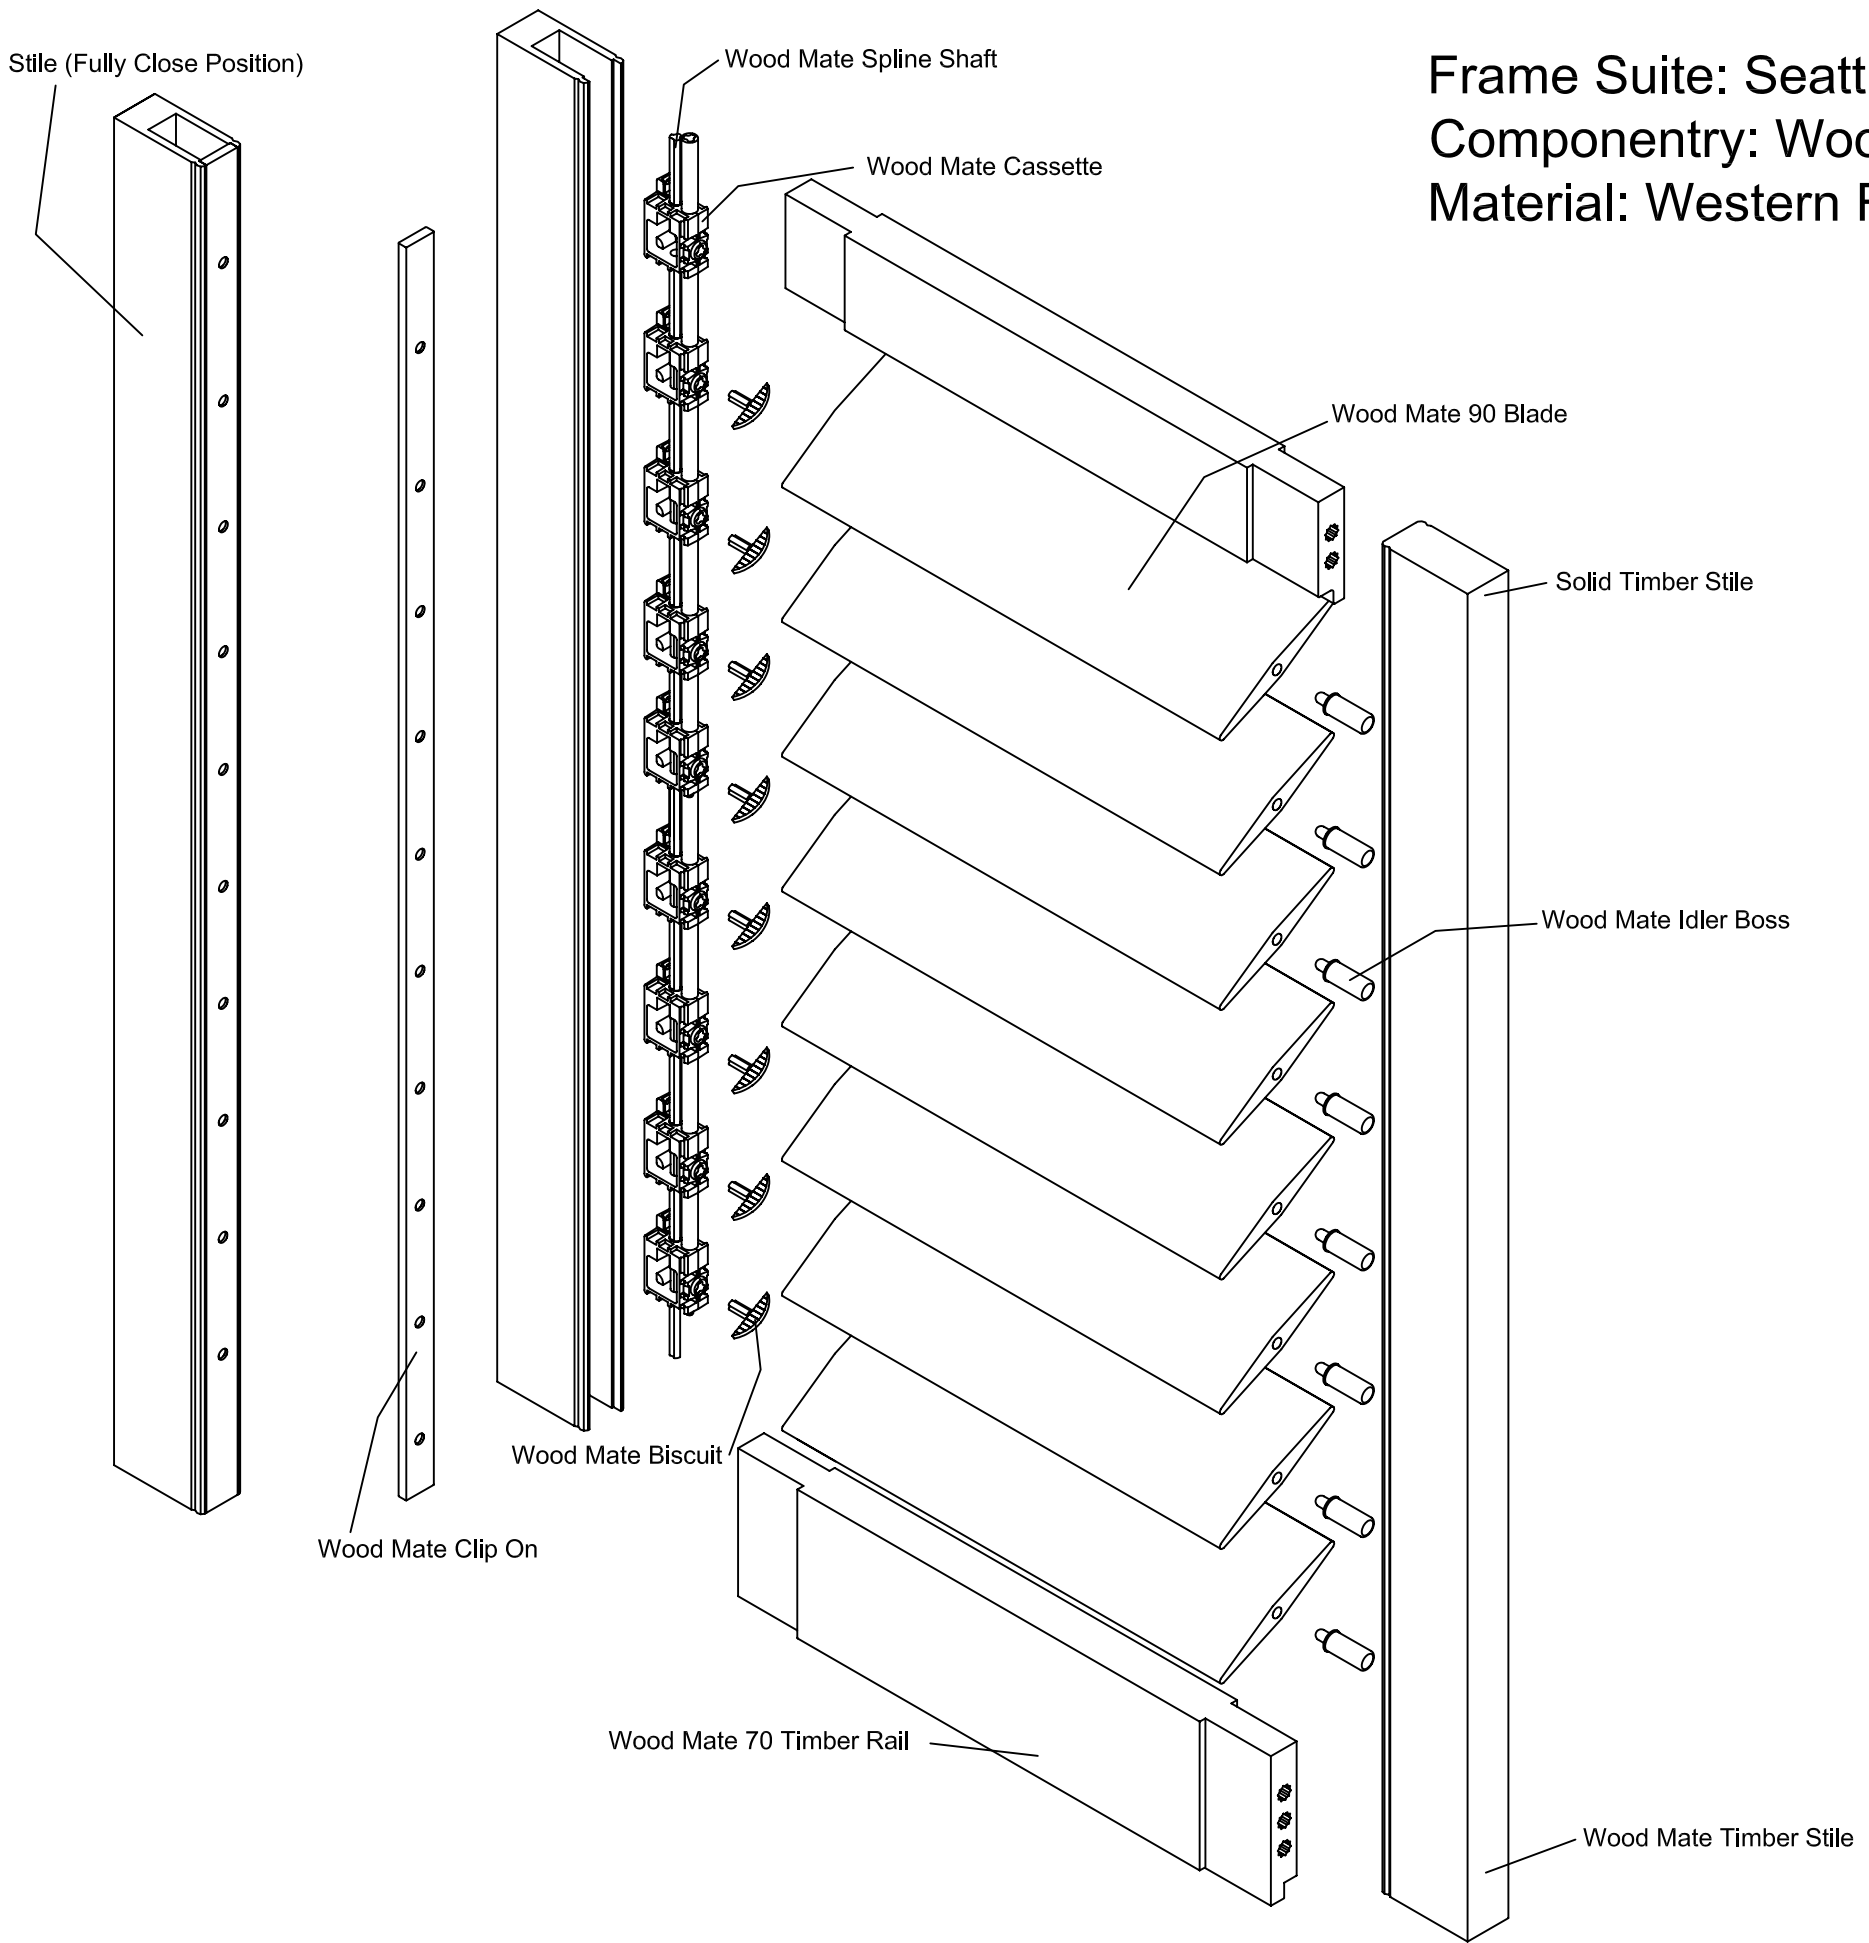

Stile (Fully Close Position)

Frame Suite: Seattle
 Componentry: WoodMate
 Material: Western Red Cedar

Wood Mate Timber Stile

Wood Mate 70 Timber Rail

Wood Mate 107 Timber Rail

Wood Mate 90 Blade

Solid Timber Stile

Wood Mate Cassette

Wood Mate Idler Boss

Wood Mate Clip On

Wood Mate Biscuit

Wood Mate Spline Shaft