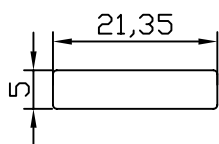

Frame Suite: Polywood
 Componentry: WoodMate
 Material: Polywood

Wood Mate PVC Stile

Wood Mate 70 PVC Rail

Wood Mate 107 PVC Rail

Wood Mate 90 Blade

Wood Mate Cassette

Wood Mate Idler Boss

Wood Mate Clip On