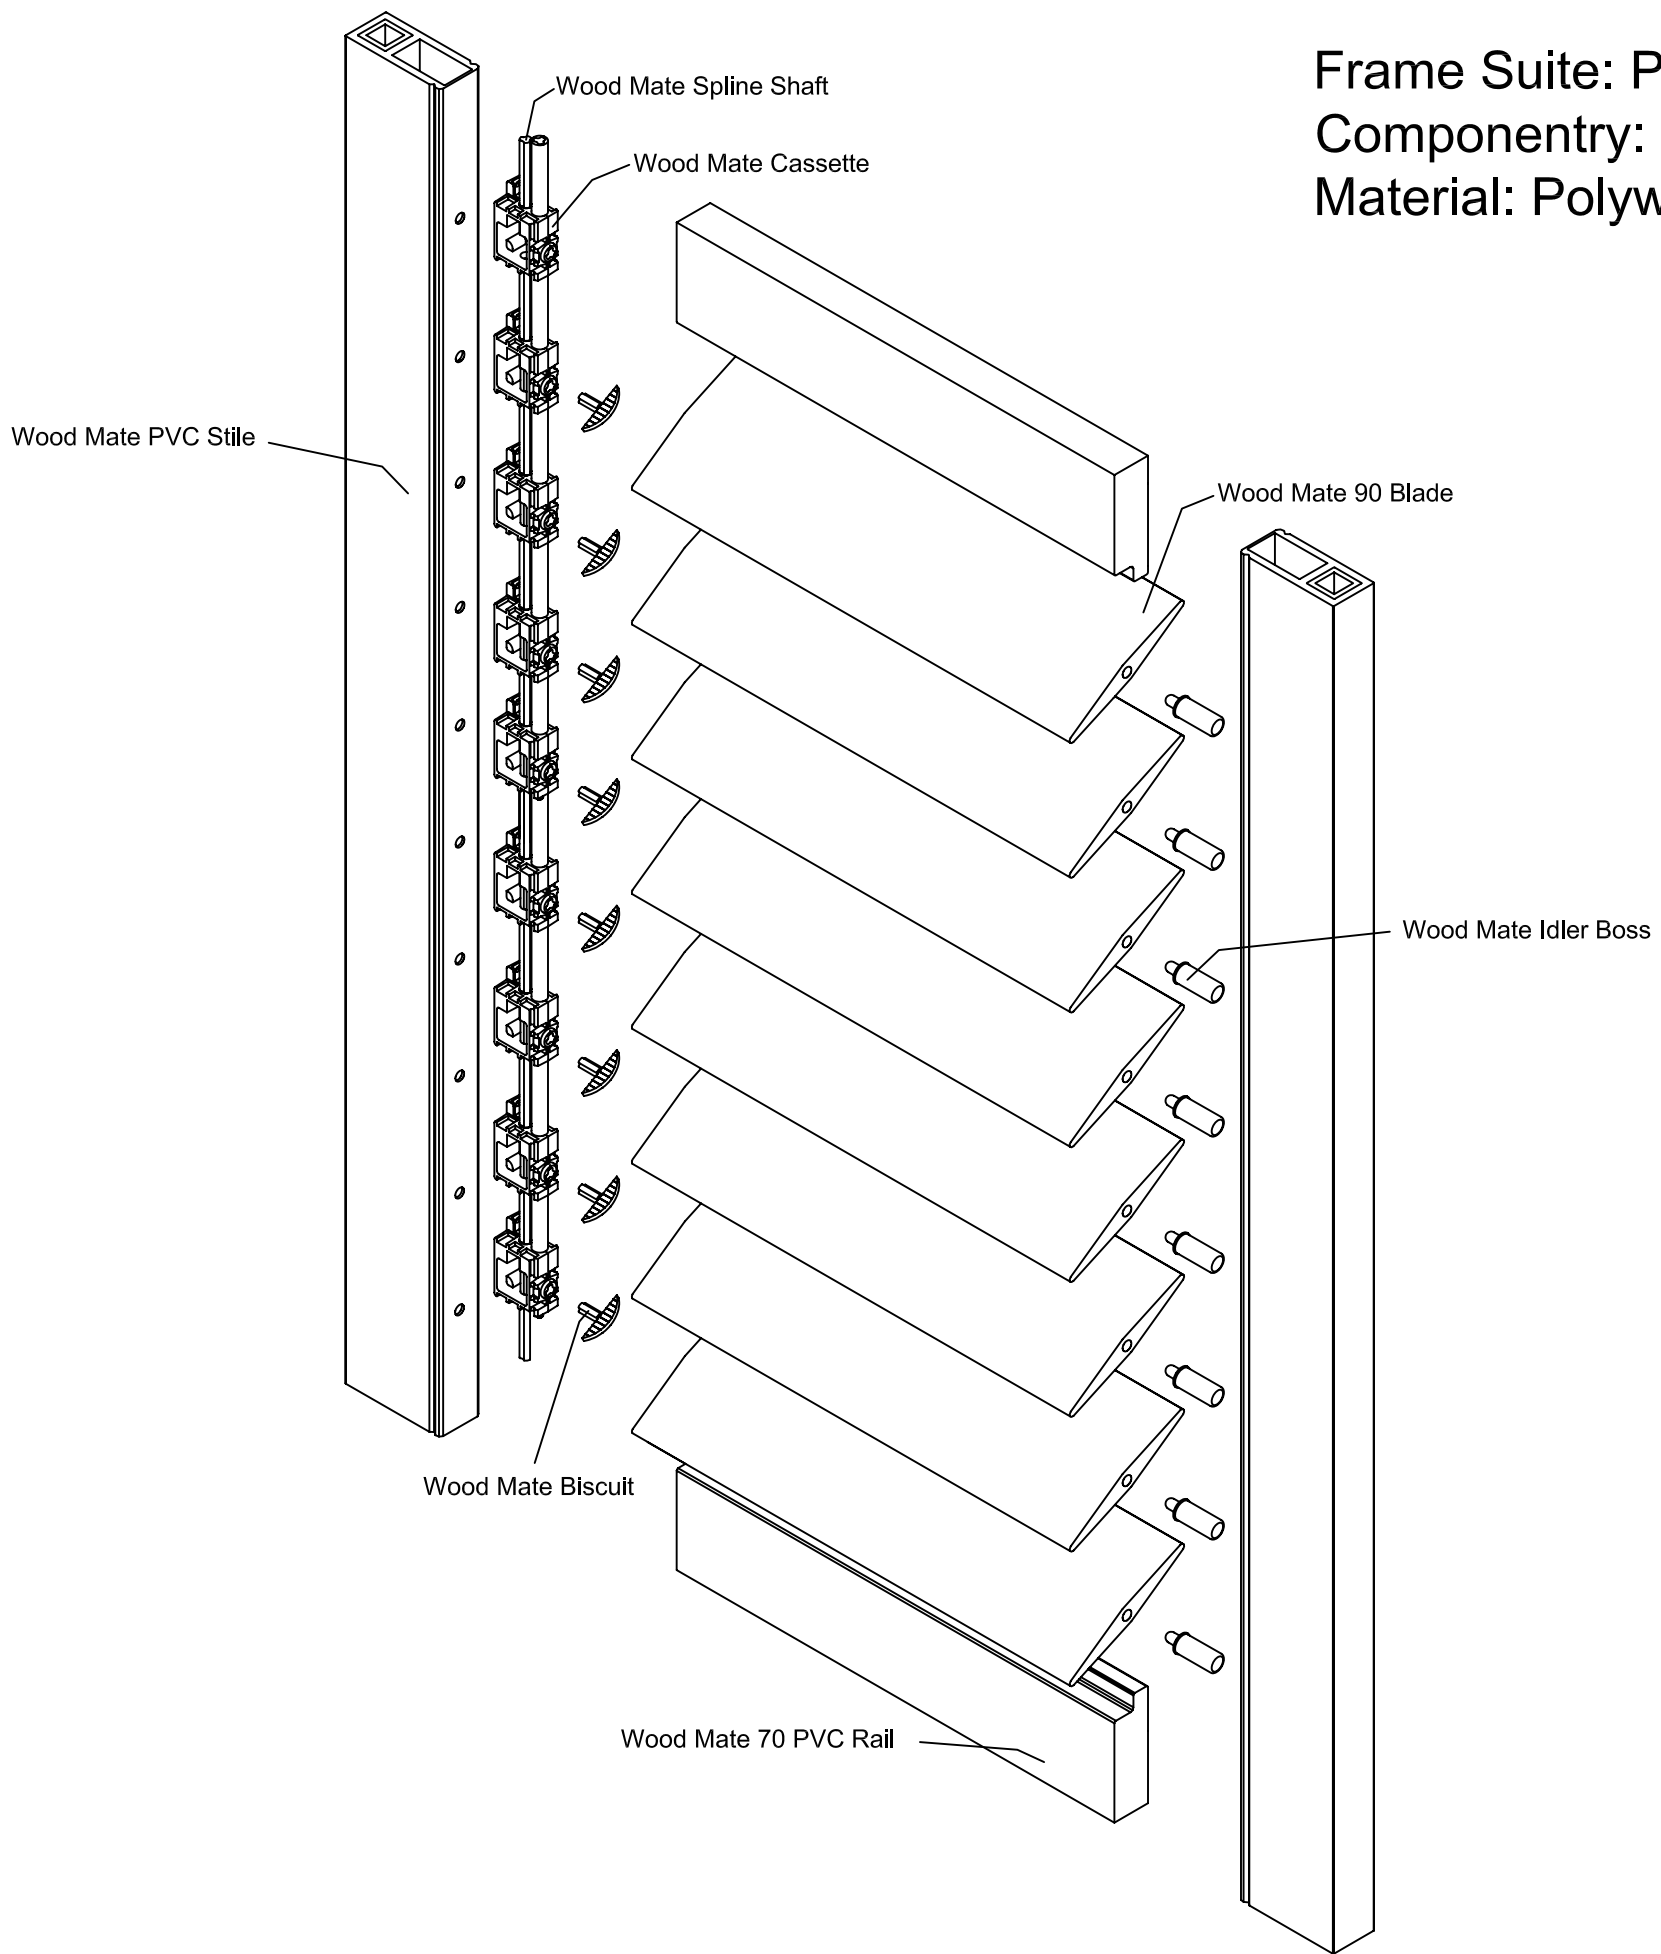

Frame Suite: Polywood
 Componentry: WoodMate
 Material: Polywood

Wood Mate PVC Stile

Wood Mate 70 PVC Rail

Wood Mate 107 PVC Rail

Wood Mate 90 Blade

Wood Mate Cassette

Wood Mate Idler Boss

Wood Mate Clip On

Wood Mate Biscuit

Wood Mate Spline Shaft