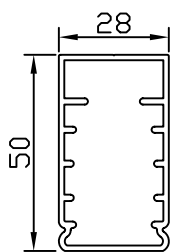

Wood Mate - Aluminium

Wood Mate Alu Stile

Wood Mate 70 Alu Rail

Wood Mate 107 Alu Rail

Wood Mate 90 Blade

Wood Mate Idler Boss

Wood Mate Cassette

Wood Mate Idler Boss

Wood Mate Endcap

Wood Mate Alu Clip In

Wood Mate Spline Shaft

© Shutter Motion
 589 Gardeners Rd, Mascot
 NSW 2020 Australia
 Tel: 1300 650 363
 Fax: (02) 9317 2735