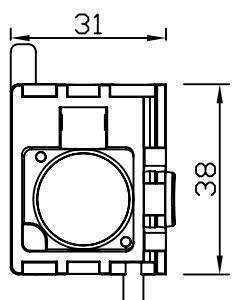

Wood Mate - Aluminium

Wood Mate Alu Stile

Wood Mate 70 Alu Rail

Wood Mate 107 Alu Rail

Wood Mate 90 Blade

Wood Mate Idler Boss

Wood Mate Cassette

Wood Mate Idler Boss

Wood Mate Endcap

Wood Mate Alu Clip In

Wood Mate Spline Shaft

© Shutter Motion
 589 Gardeners Rd, Mascot
 NSW 2020 Australia
 Tel: 1300 650 363
 Fax: (02) 9317 2735