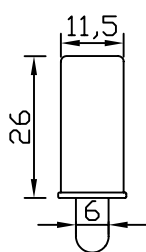

Wood Mate Idler Boss