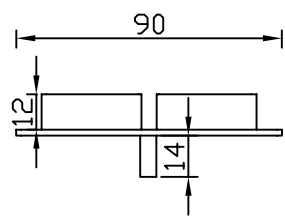

Wood Mate Endcap

Wood Mate Alu Clip In

Wood Mate Spline Shaft

© Shutter Motion
 589 Gardeners Rd, Mascot
 NSW 2020 Australia
 Tel: 1300 650 363
 Fax: (02) 9317 2735