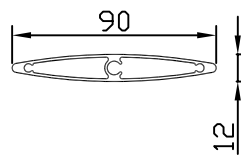

Wood Mate - Aluminium

Wood Mate Alu Stile

Wood Mate 70 Alu Rail

Wood Mate 107 Alu Rail

Wood Mate 90 Blade

Wood Mate Idler Boss

Wood Mate Cassette

Wood Mate Idler Boss

Wood Mate Endcap

Wood Mate Alu Clip In

Wood Mate Spline Shaft

© Shutter Motion
 589 Gardeners Rd, Mascot
 NSW 2020 Australia
 Tel: 1300 650 363
 Fax: (02) 9317 2735