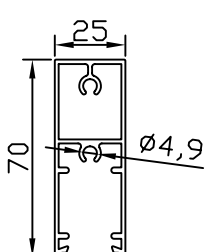

Wood Mate 70 Alu Rail