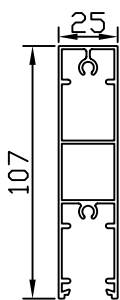

Wood Mate - Aluminium

Wood Mate Alu Stile

Wood Mate 70 Alu Rail

Wood Mate 107 Alu Rail

Wood Mate 90 Blade

Wood Mate Idler Boss

Wood Mate Cassette

Wood Mate Idler Boss

Wood Mate Endcap

Wood Mate Alu Clip In

Wood Mate Spline Shaft

© Shutter Motion
 589 Gardeners Rd, Mascot
 NSW 2020 Australia
 Tel: 1300 650 363
 Fax: (02) 9317 2735